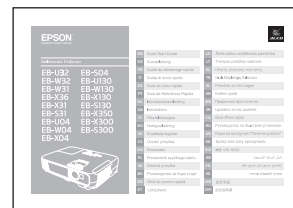

1

EB-U32/W32/W31/X36
/X31/S31 only

EB-W31/X36/X31/S31/W04
/X04/S04/W130/X130/S130
/X350/X300/S300 only

EB-W130/X130 only

3

EB-U32/W32/W31/X36/X31/U04
/W04/X04/U130/W130/X130
/X350/X300

EB-S31/S04/S130/S300

◀ T W ▶